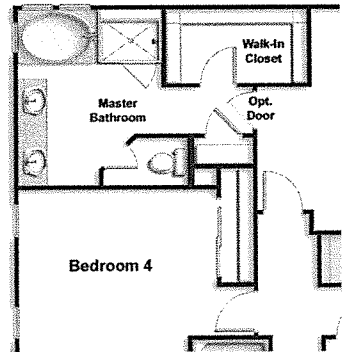

Draft

Optional Fireplace & Ent. Center

Optional Study

Total Living Space
Approx. 1996 Sq Ft

Optional 5 Piece
Master Bathroom

Experience your floor plan interactively at
www.CapitalPacificHomes.com