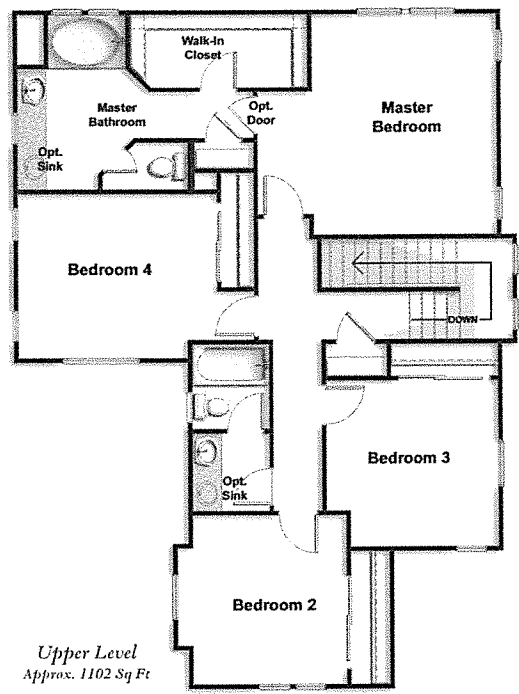

Draft

Optional Fireplace & Ent. Center

Optional Study

Total Living Space
Approx. 1996 Sq Ft

Optional 5 Piece
Master Bathroom

Experience your floor plan interactively at
www.CapitalPacificHomes.com