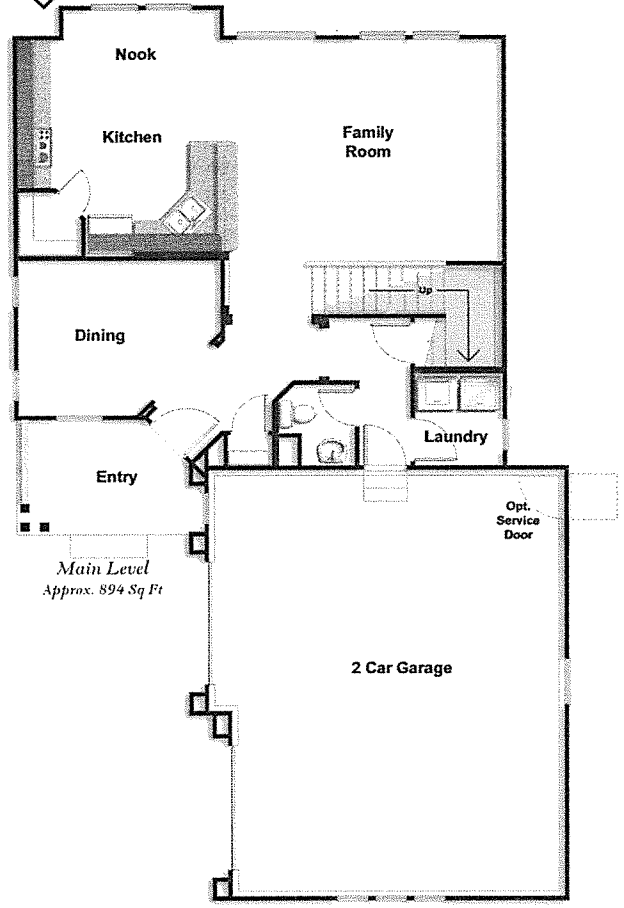

Draft

Optional Fireplace & Ent. Center

Optional Study

Total Living Space
Approx. 1996 Sq Ft

Optional 5 Piece
Master Bathroom

Experience your floor plan interactively at
www.CapitalPacificHomes.com